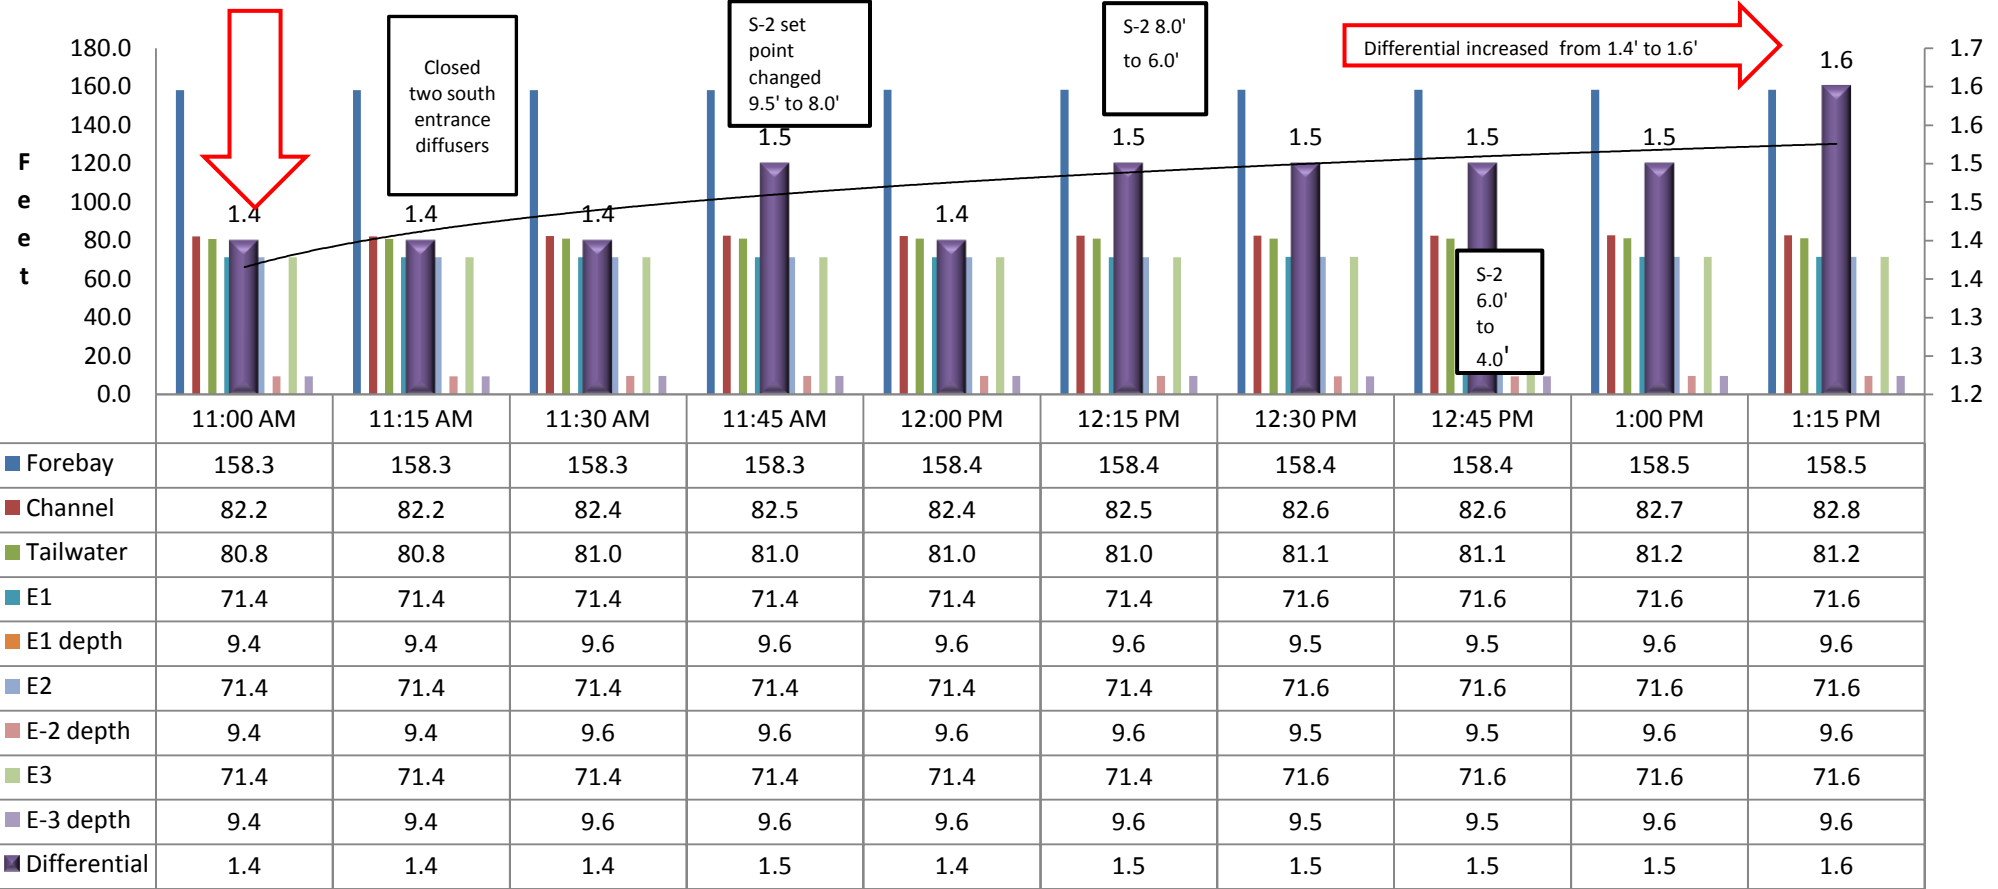

The Dalles East Entrance Closing Two South Diffusers and Closing Weir S-2

The Dalles West Entrance

The Dalles South Entrance Closing Two Diffusers and Weir S-2