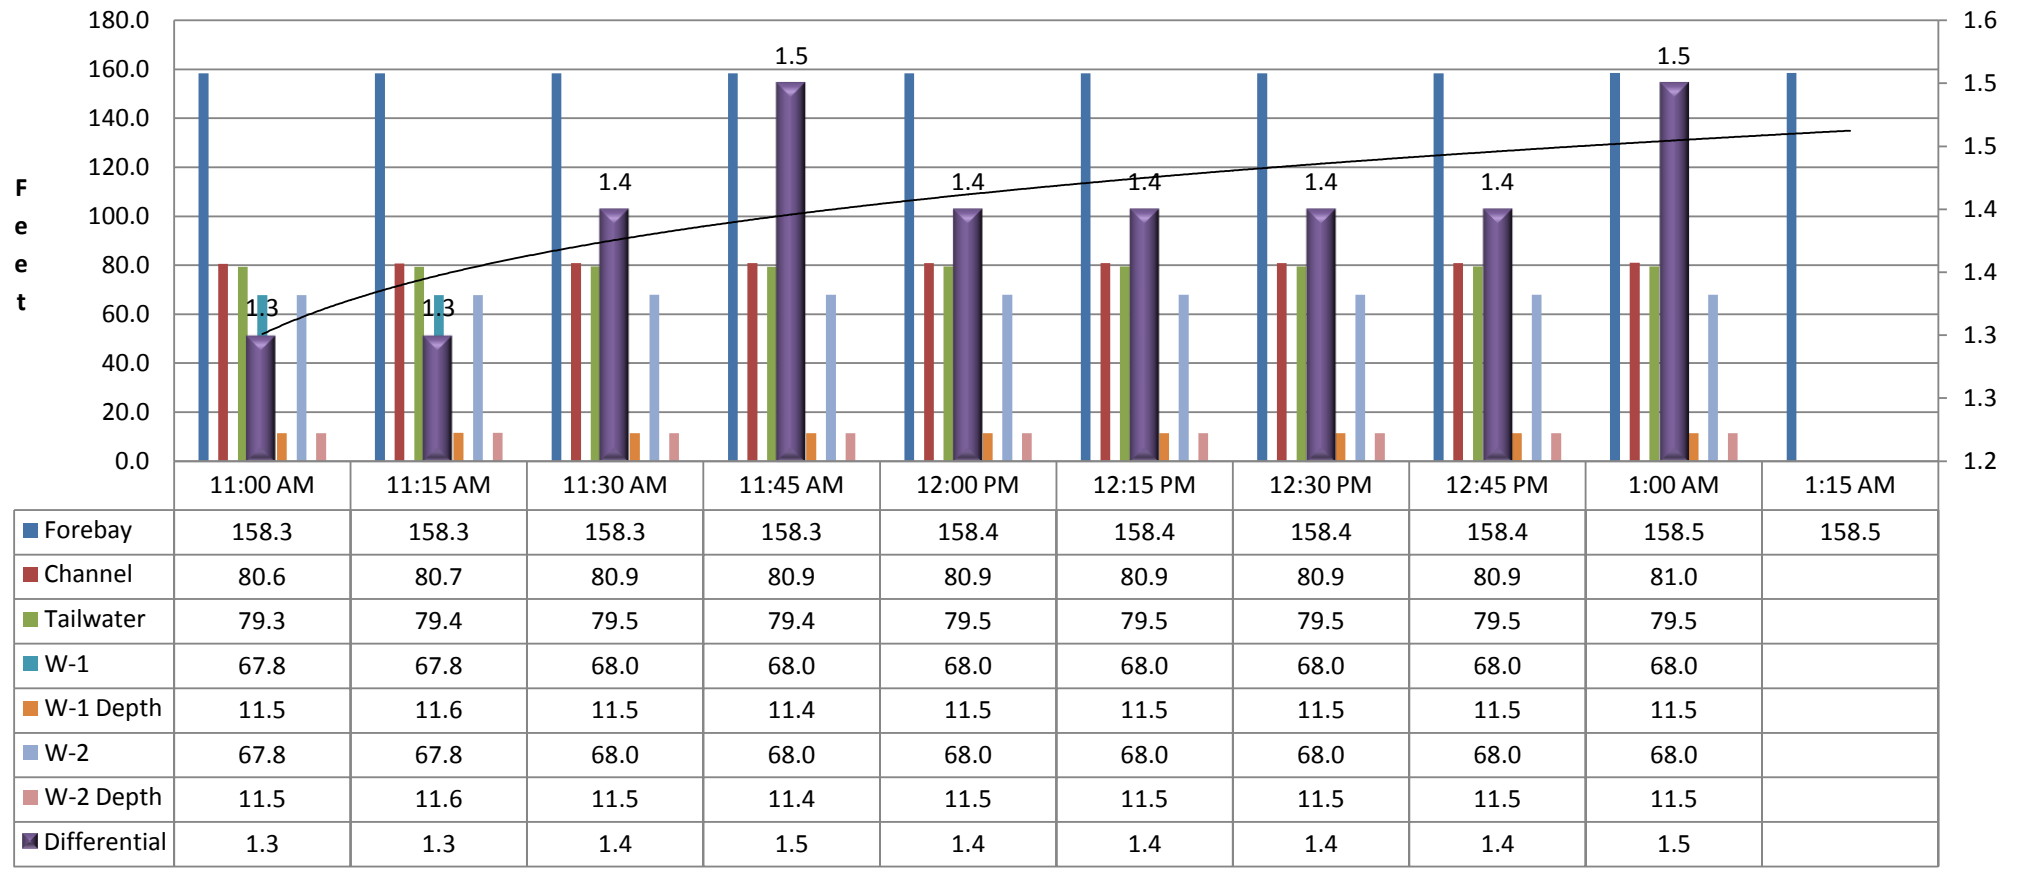

The Dalles East Entrance Closing Two South Diffusers and Closing Weir S-2

The Dalles West Entrance

The Dalles South Entrance Closing Two Diffusers and Weir S-2